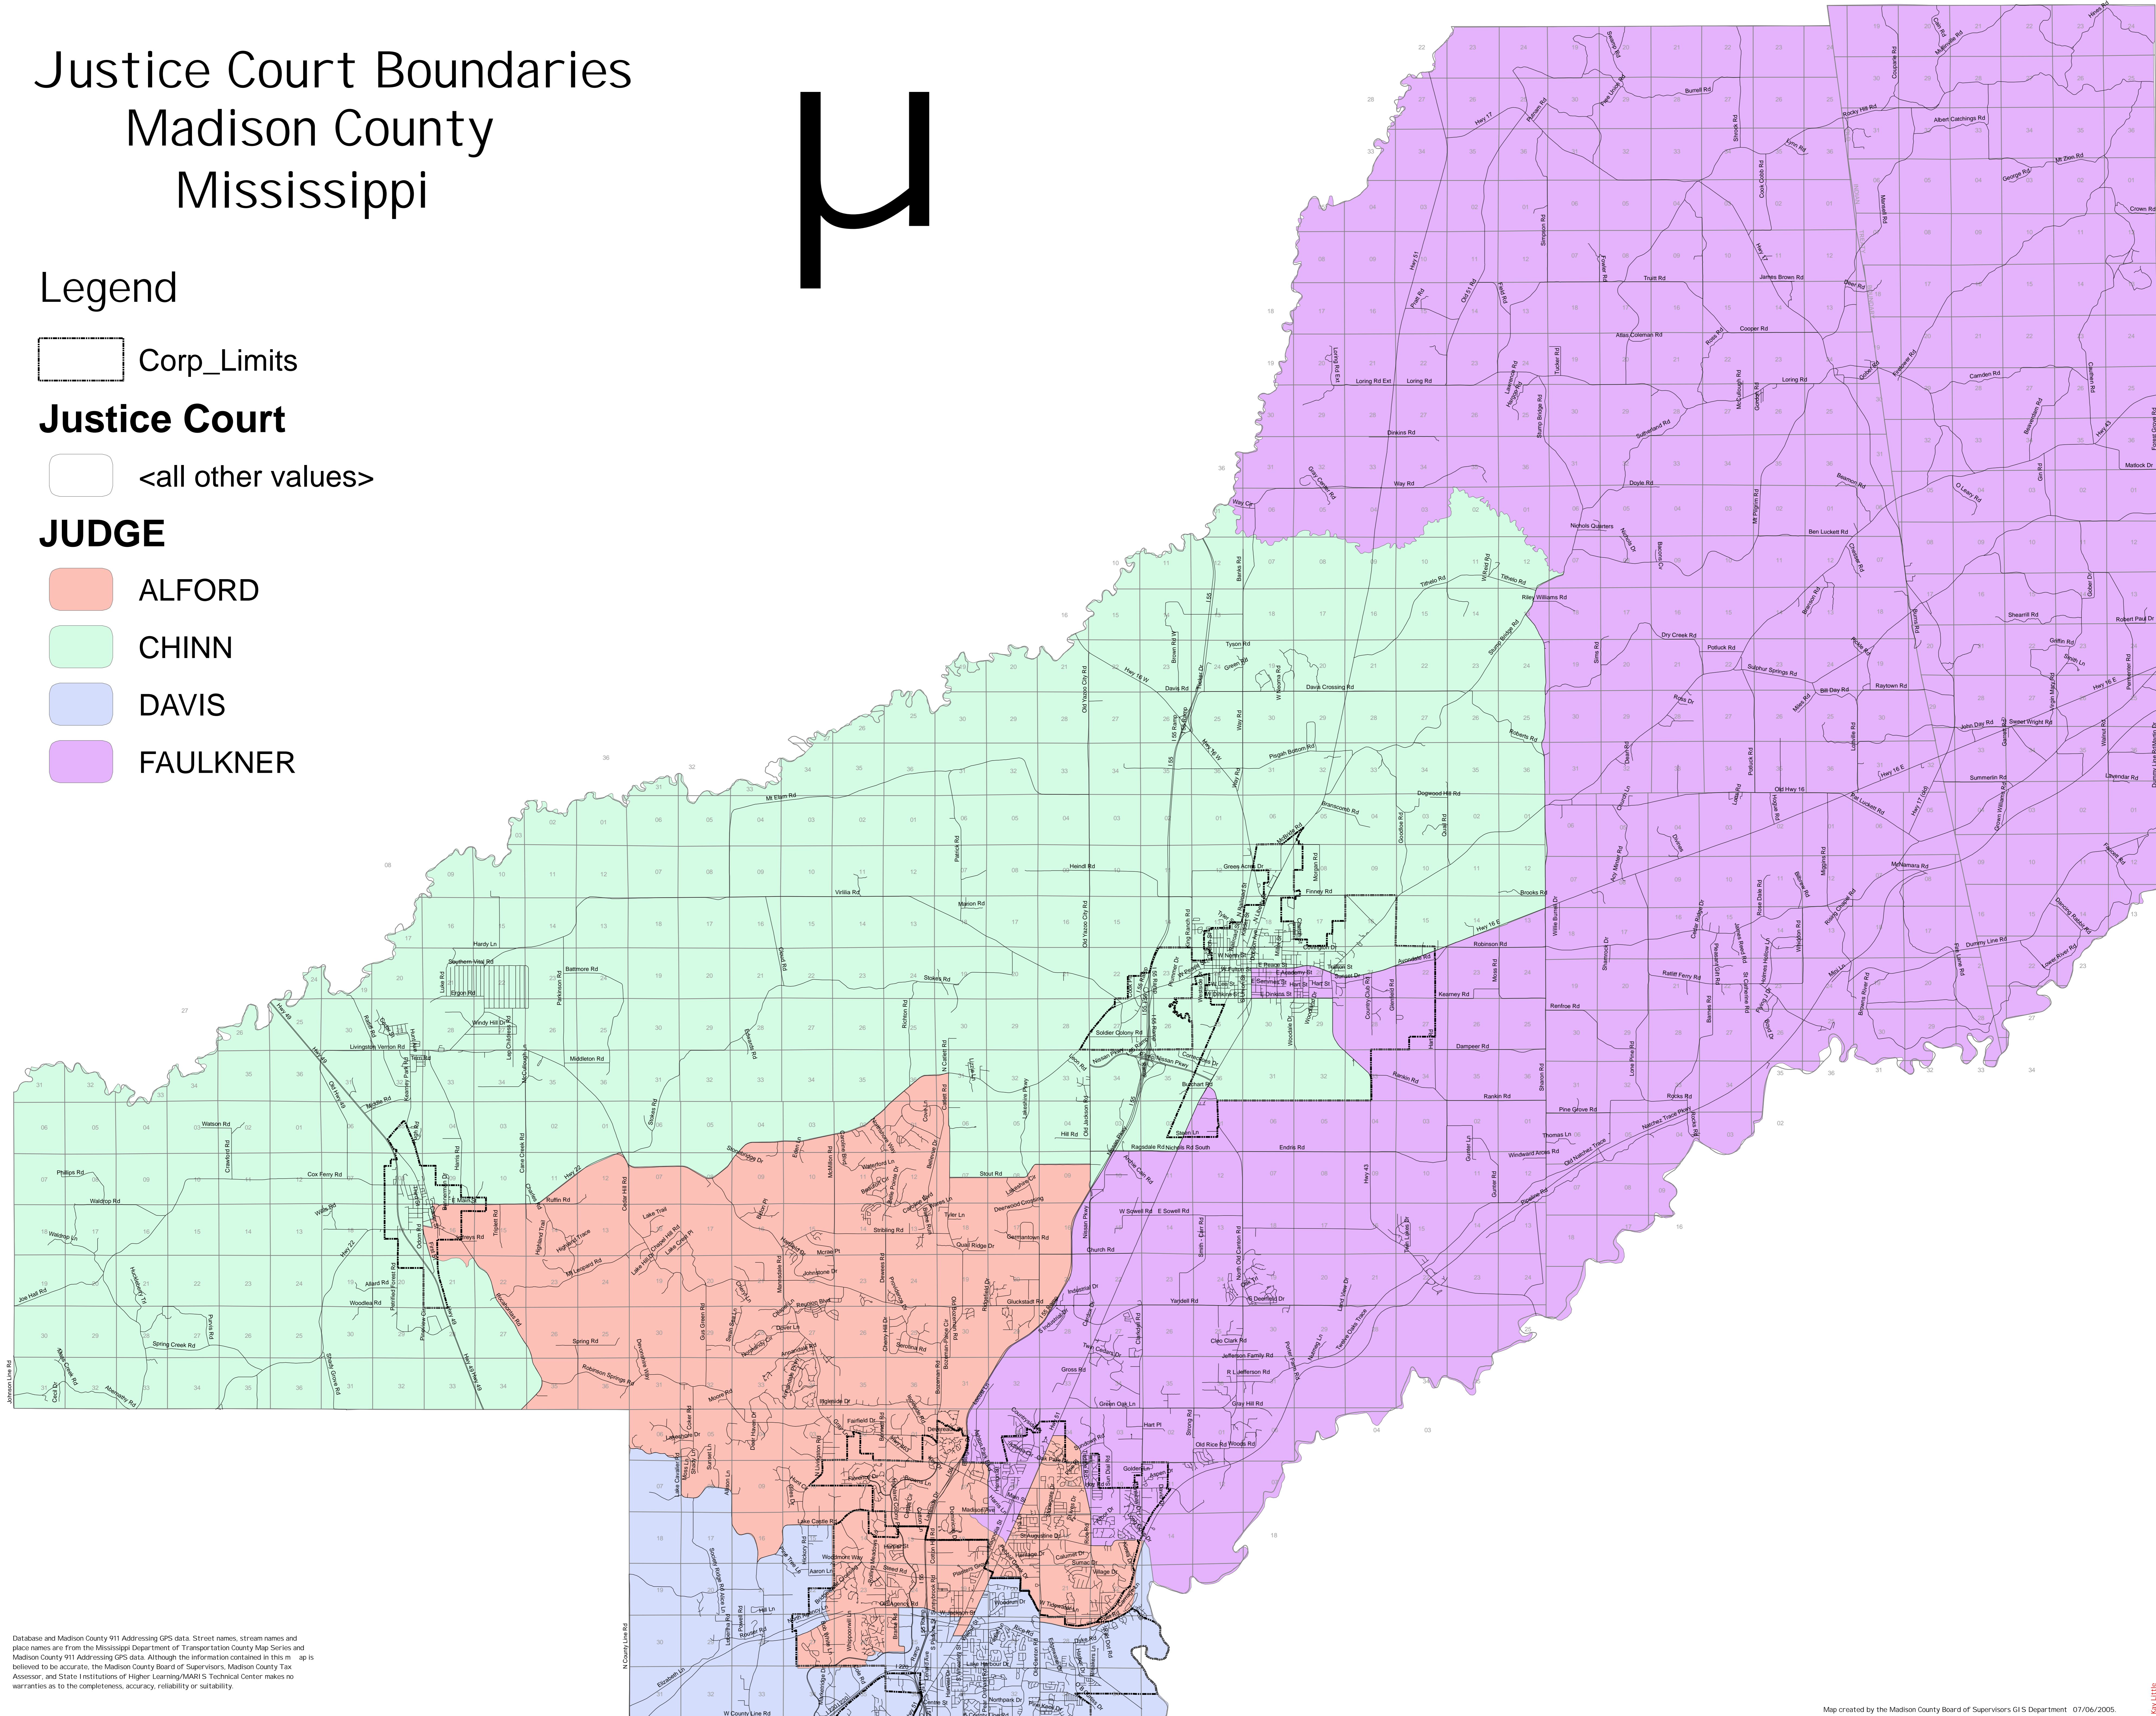

Justice Court Boundaries Madison County Mississippi

Legend

Corp_Limits

Justice Court

<all other values>

JUDGE

ALFORD

CHINN

DAVIS

FAULKNER