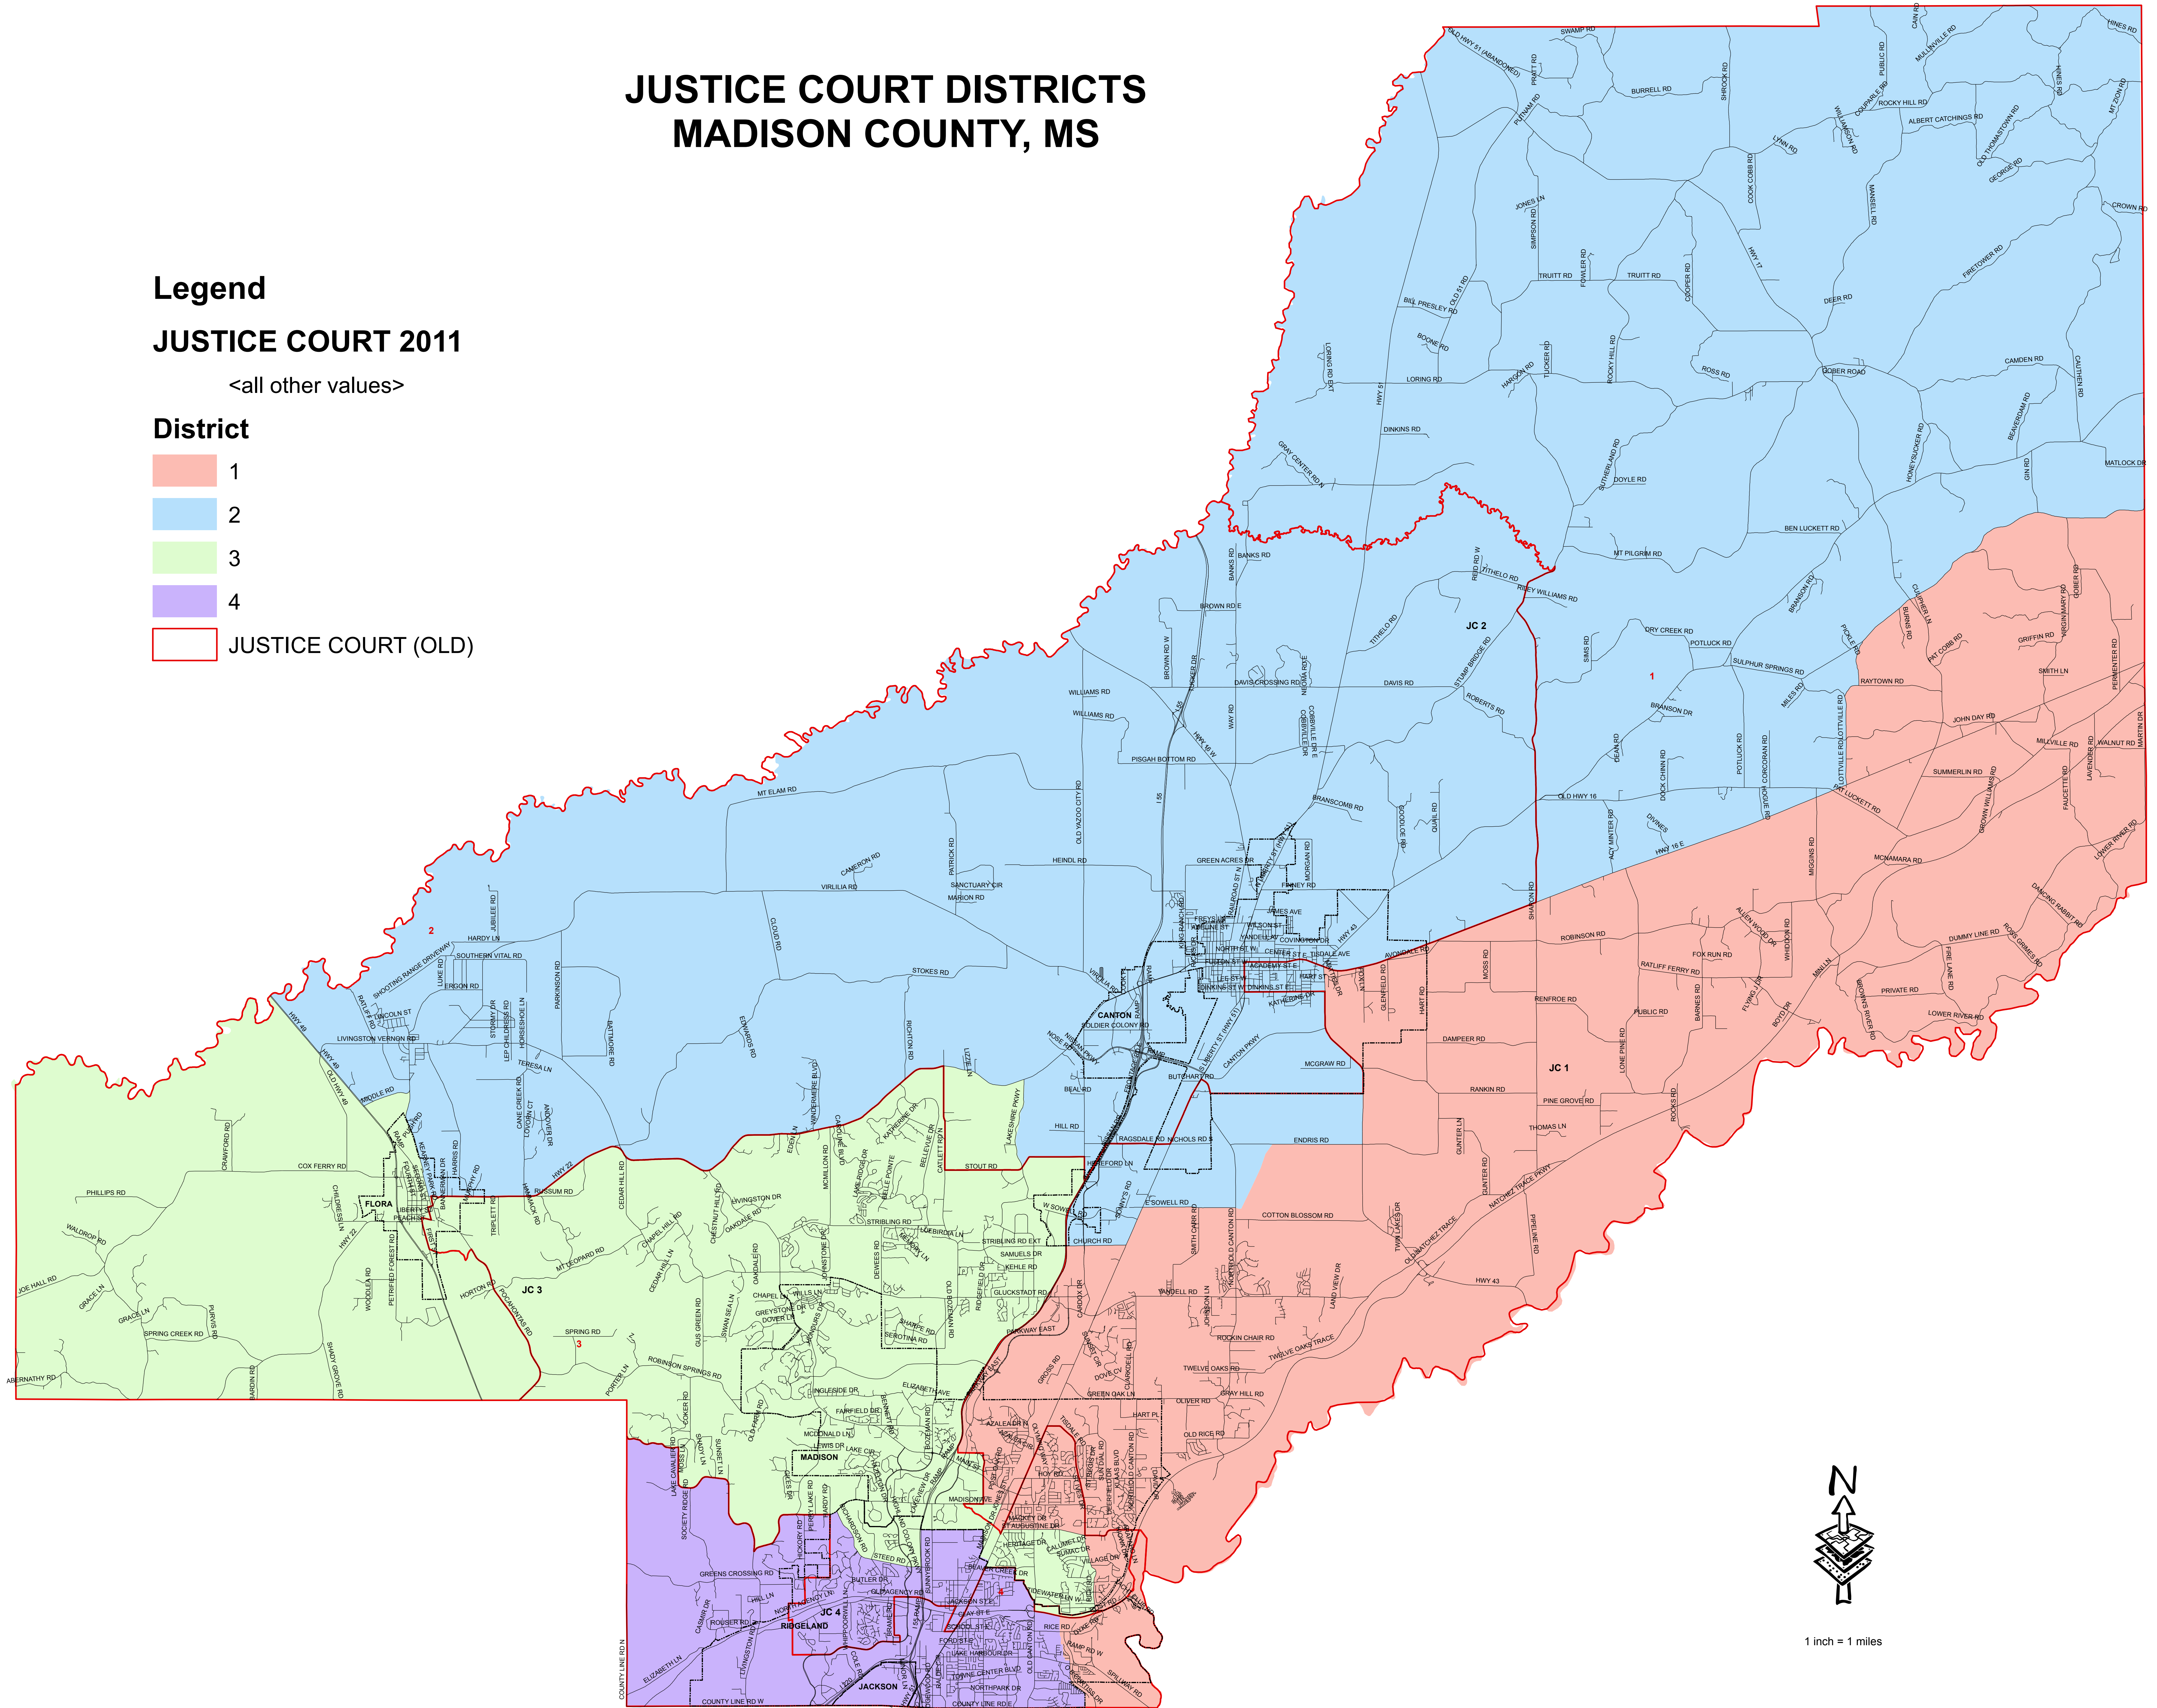

JUSTICE COURT DISTRICTS MADISON COUNTY, MS

Legend

JUSTICE COURT 2011

<all other values>

District

- 1
- 2
- 3
- 4
- JUSTICE COURT (OLD)

1 inch = 1 miles