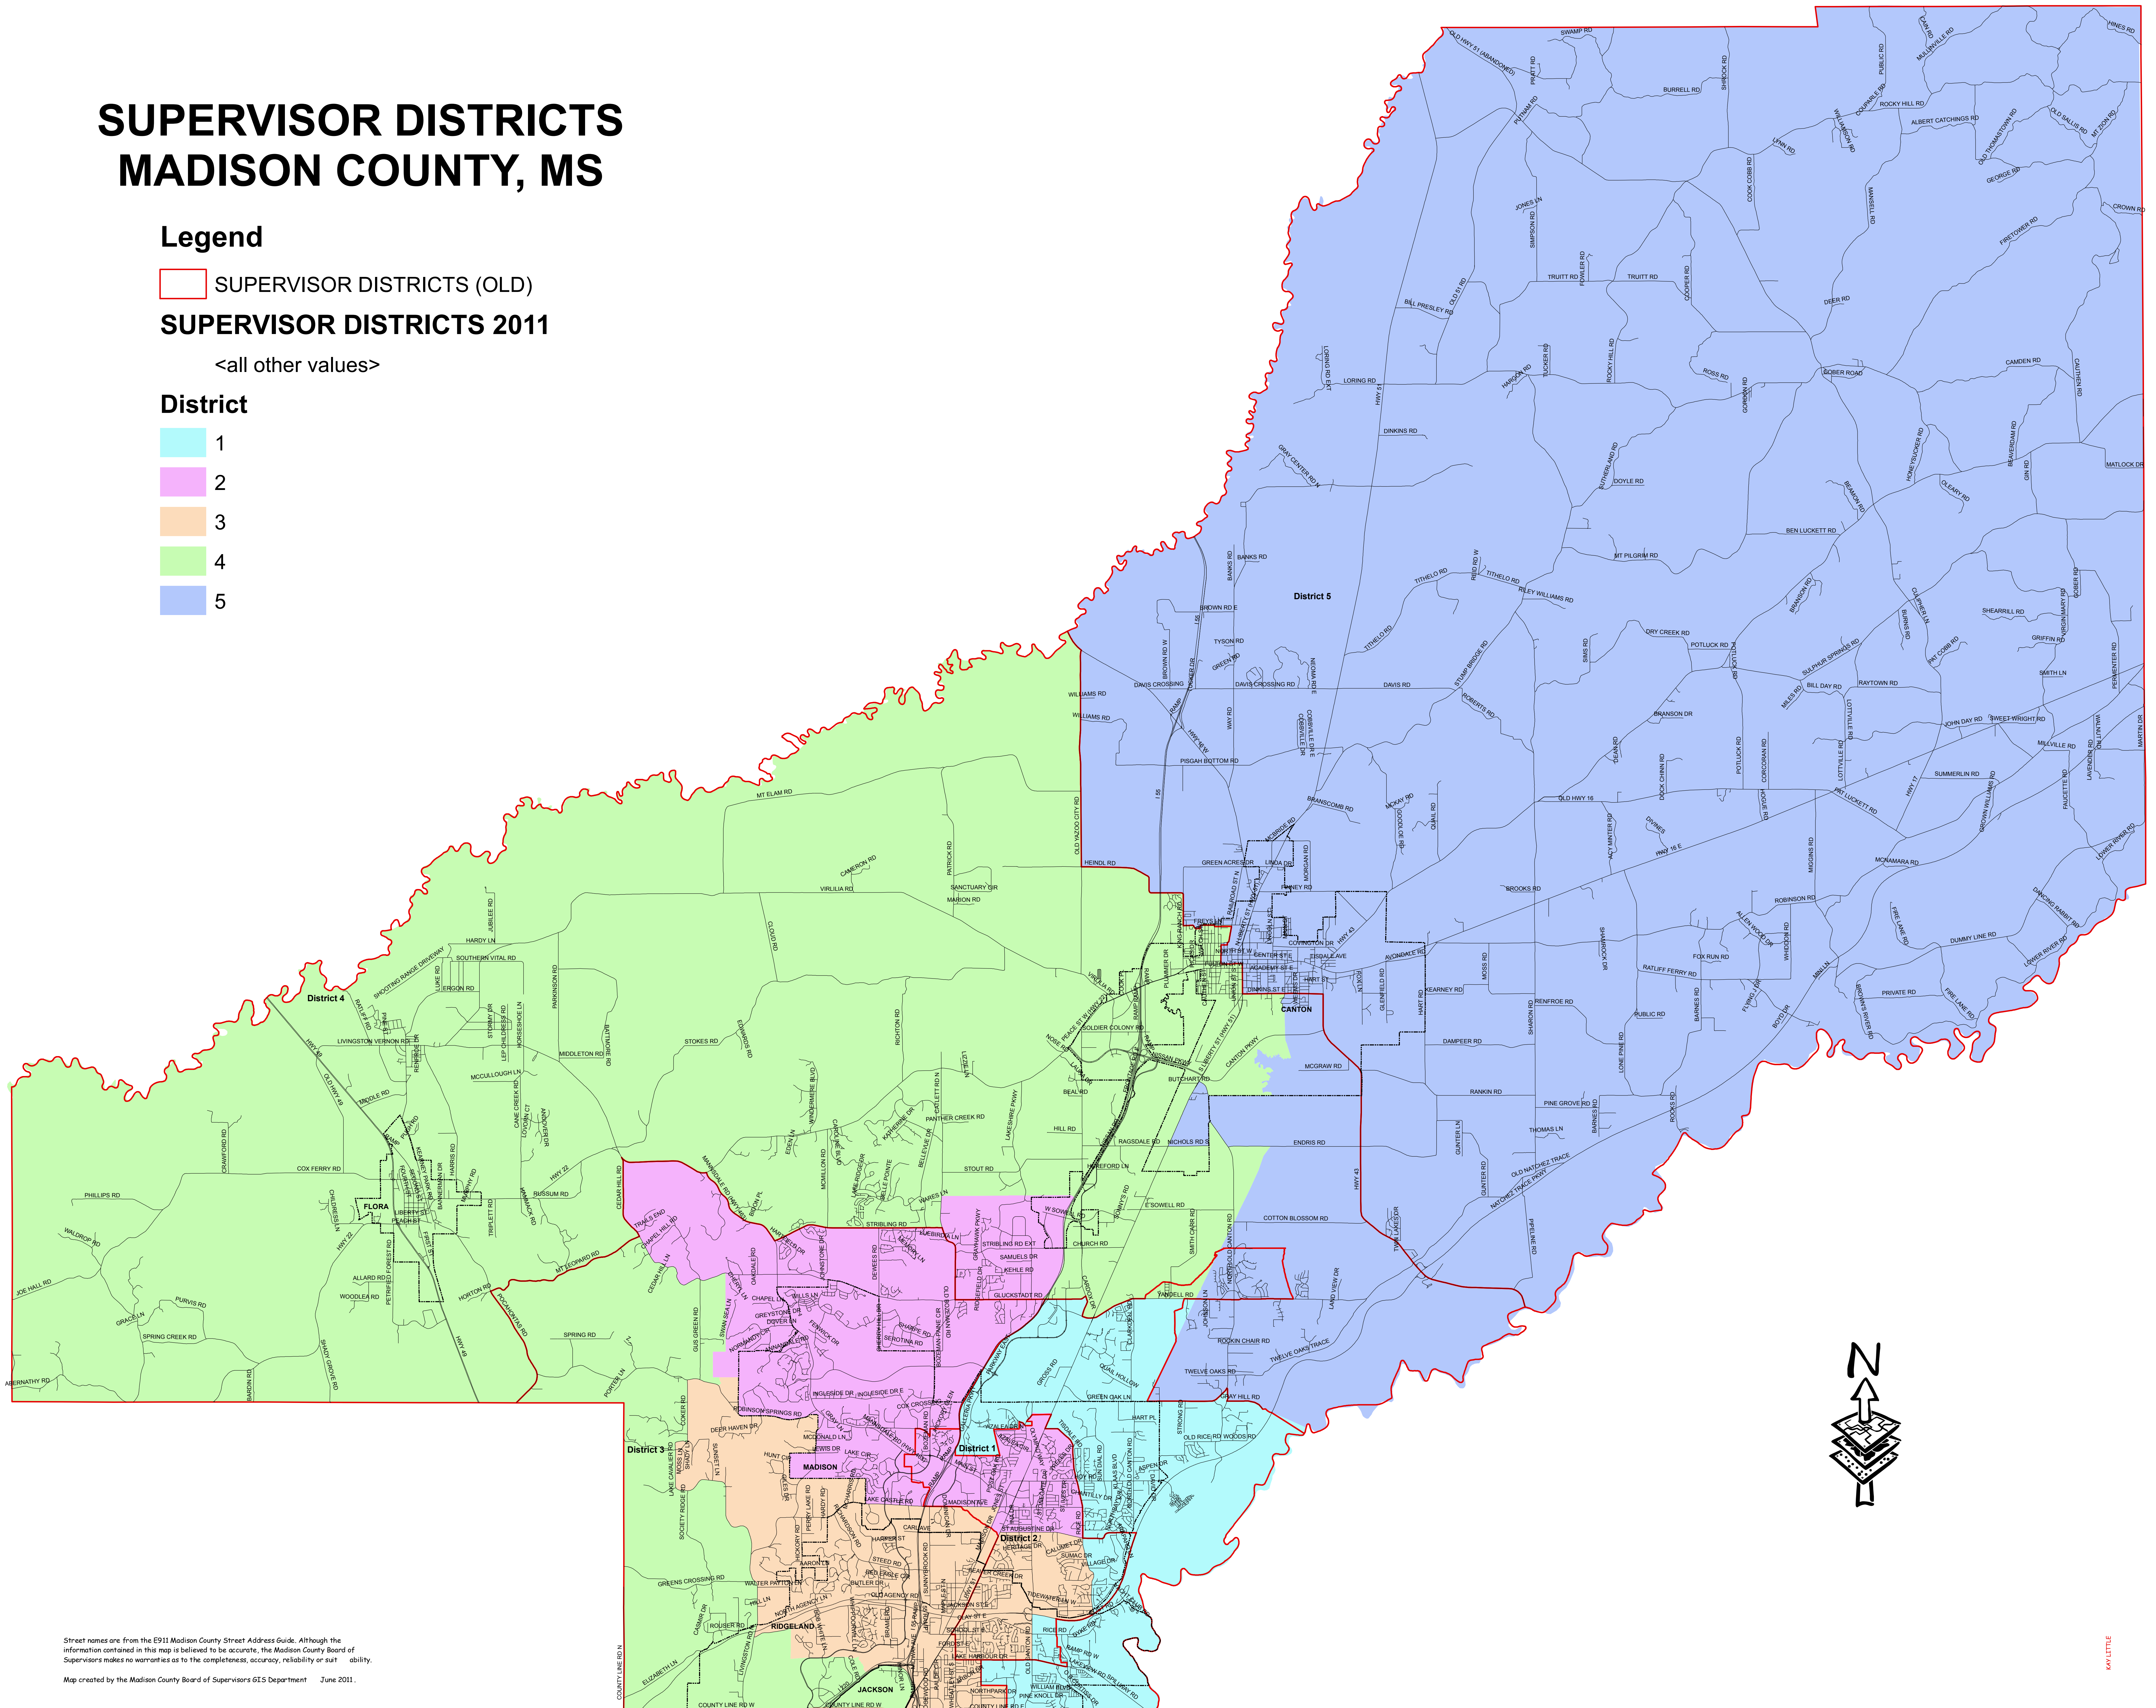

SUPERVISOR DISTRICTS MADISON COUNTY, MS

Legend

SUPERVISOR DISTRICTS (OLD)

SUPERVISOR DISTRICTS 2011

<all other values>

District

- 1
- 2
- 3
- 4
- 5